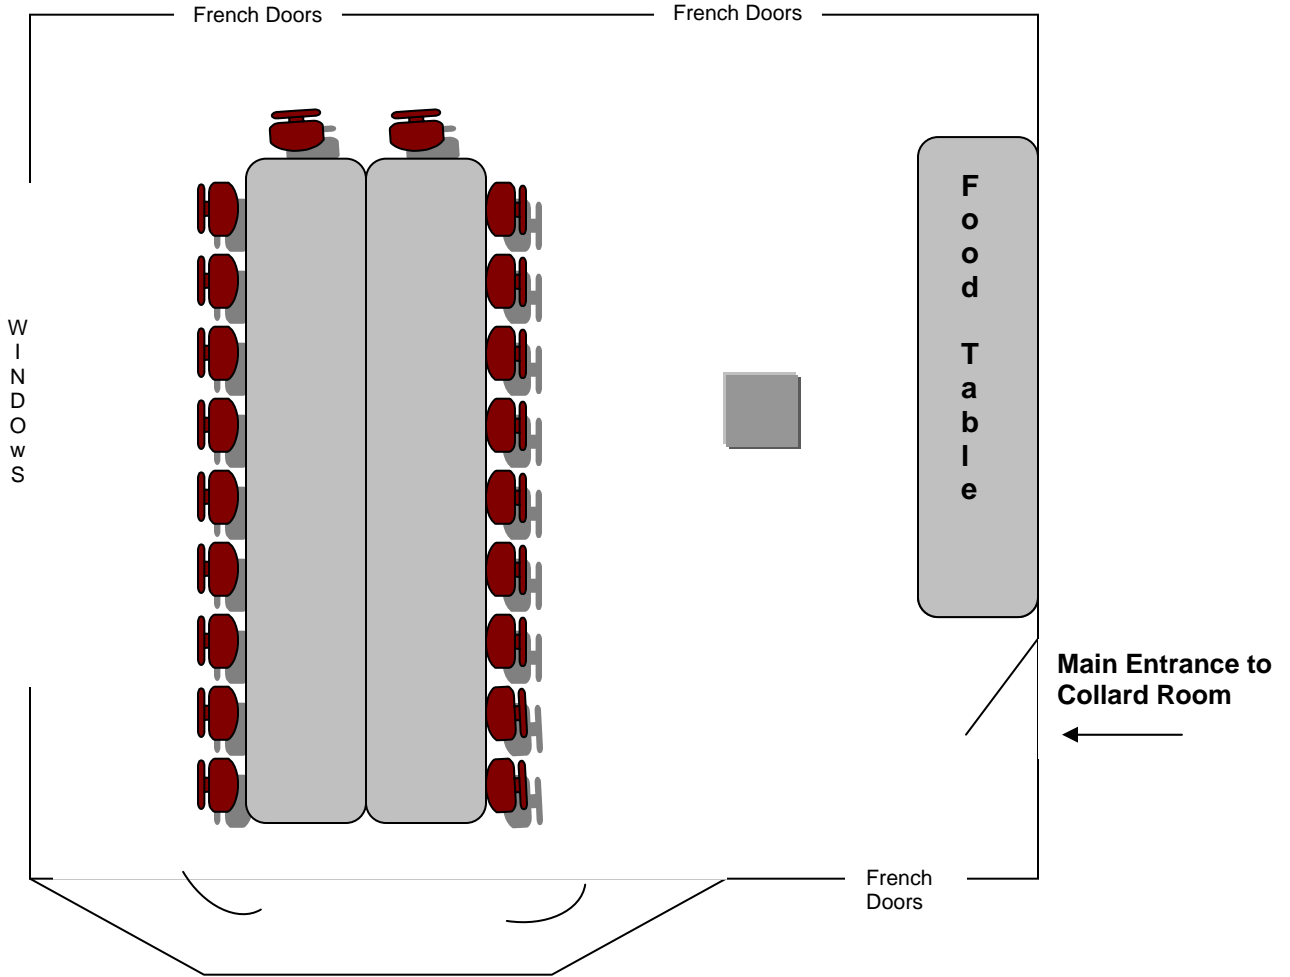

Collard Room Board Room Style

Max Capacity: 20 ppl

Swans Suite Hotel

www.swanshotel.com

506 Pandora Ave., Victoria, BC, V8W 1N6

Phone 250-361-3310 Fax: 250-361-3255