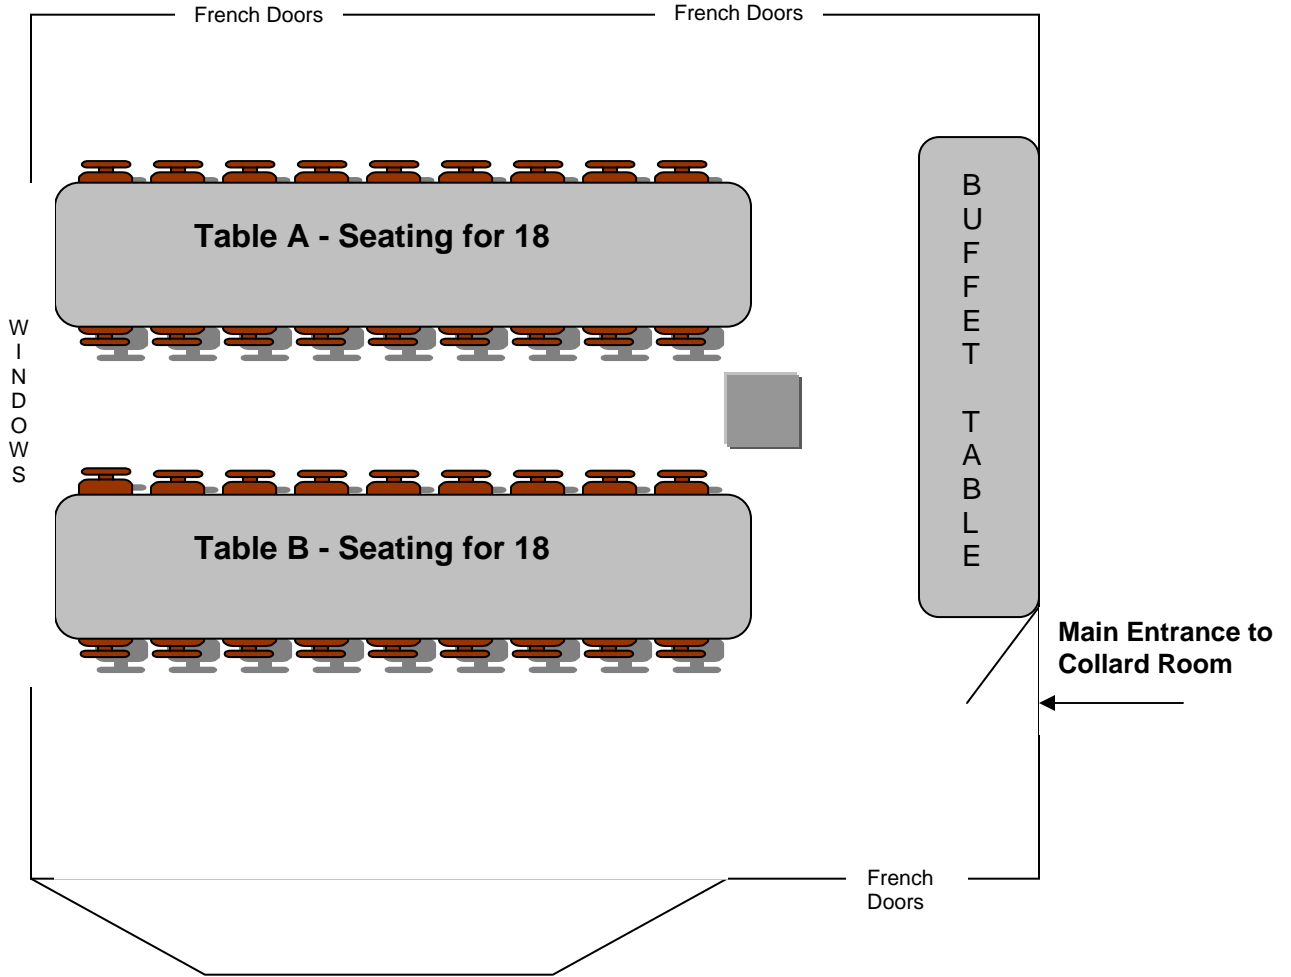

Collard Room Buffet Style – A

Max Capacity: 36 ppl

Swans Suite Hotel
www.swanshotel.com
506 Pandora Ave., Victoria, BC, V8W 1N6
Phone 250-361-3310 Fax: 250-361-3255