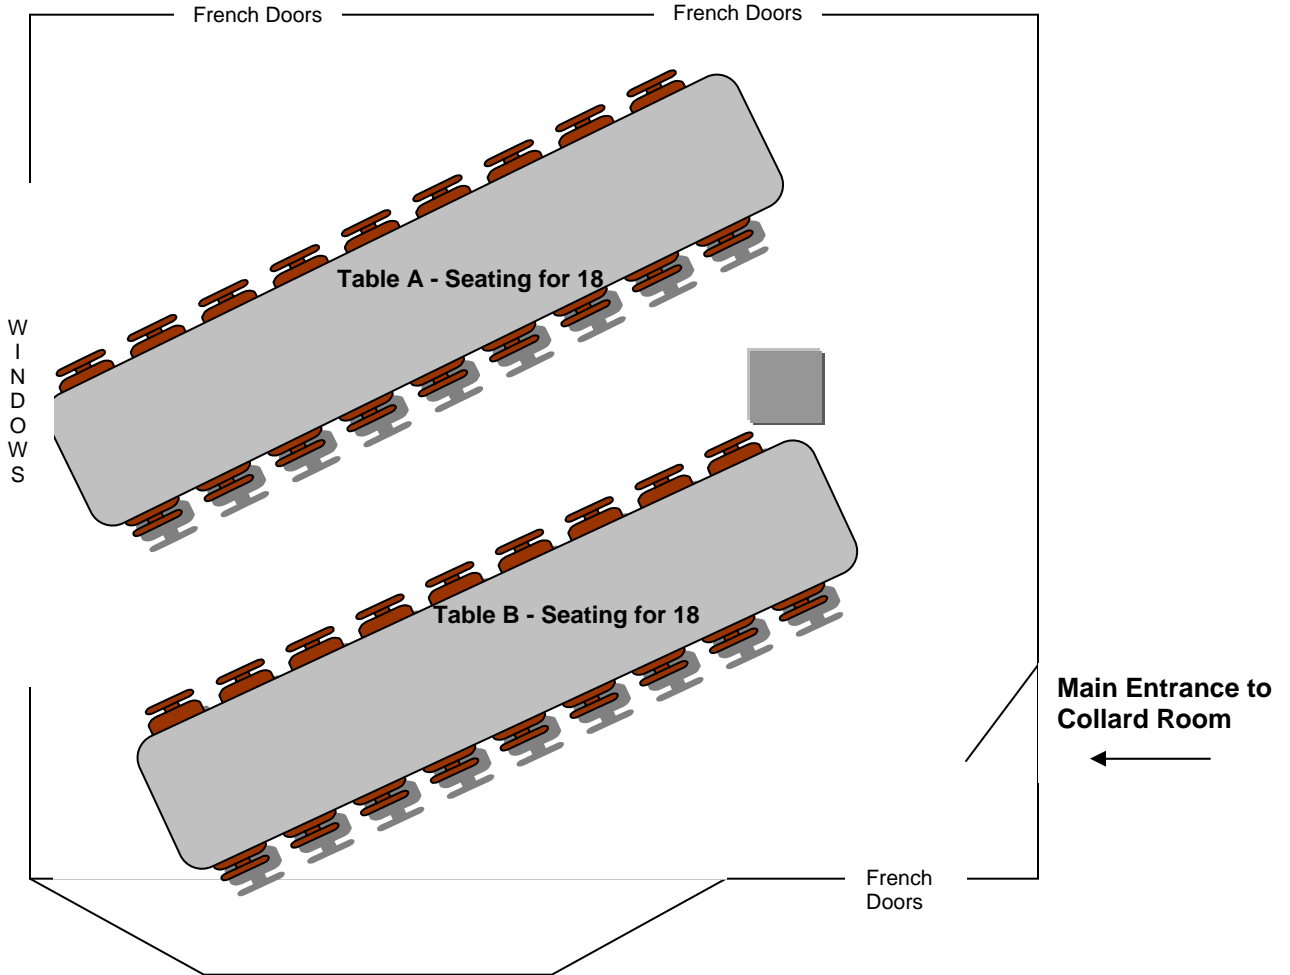

# Collard Room Seated Reception Style – A

Max Capacity: 36 ppl

**Swans Suite Hotel**  
[www.swanshotel.com](http://www.swanshotel.com)  
506 Pandora Ave., Victoria, BC, V8W 1N6  
Phone 250-361-3310 Fax: 250-361-3255