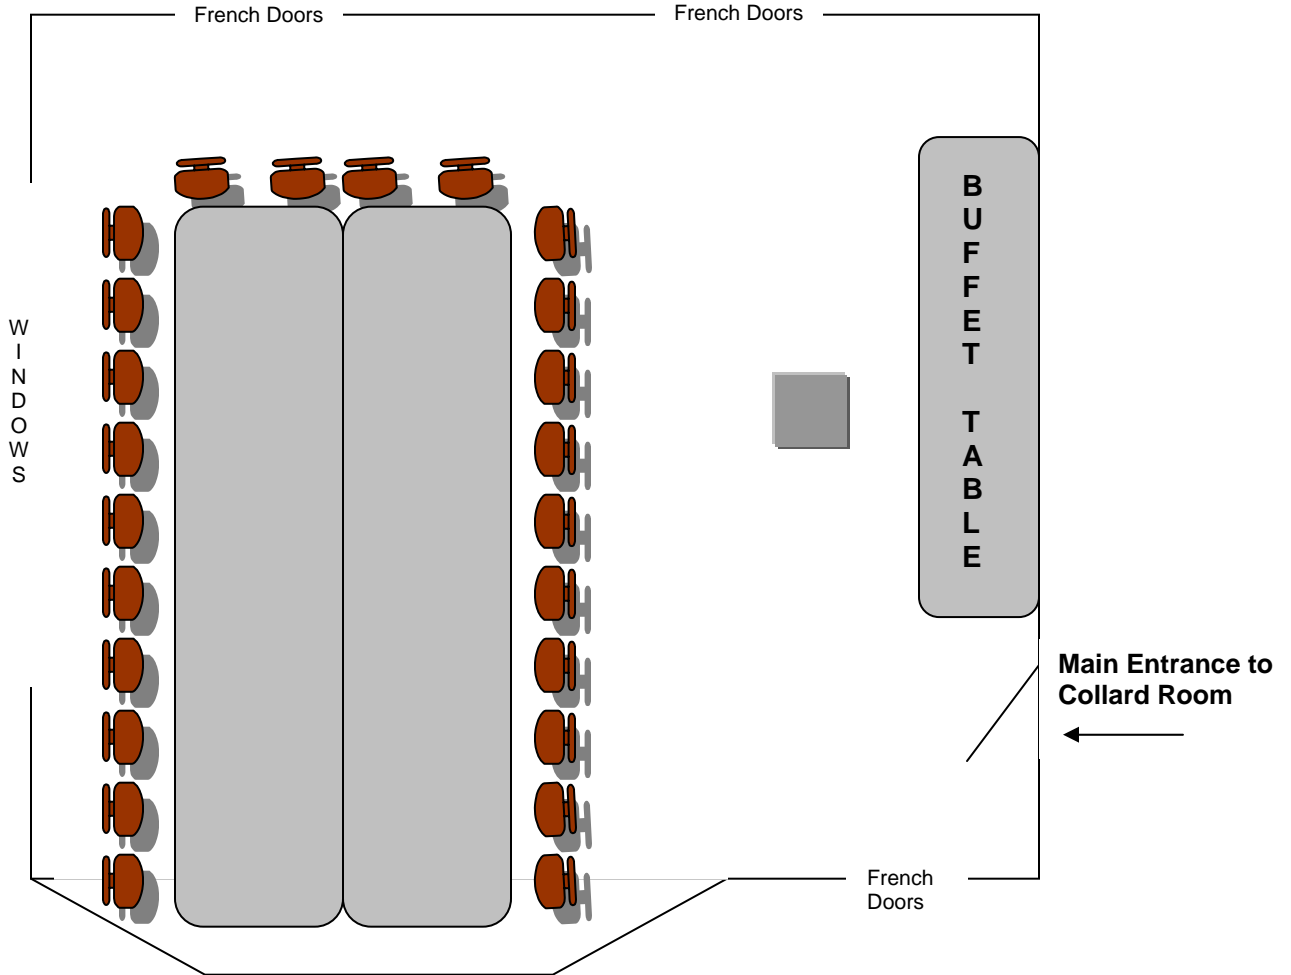

Collard Room Seated Reception Style B

Max Capacity: 24 ppl

Swans Suite Hotel

www.swanshotel.com

506 Pandora Ave., Victoria, BC, V8W 1N6

Phone 250-361-3310 Fax: 250-361-3255