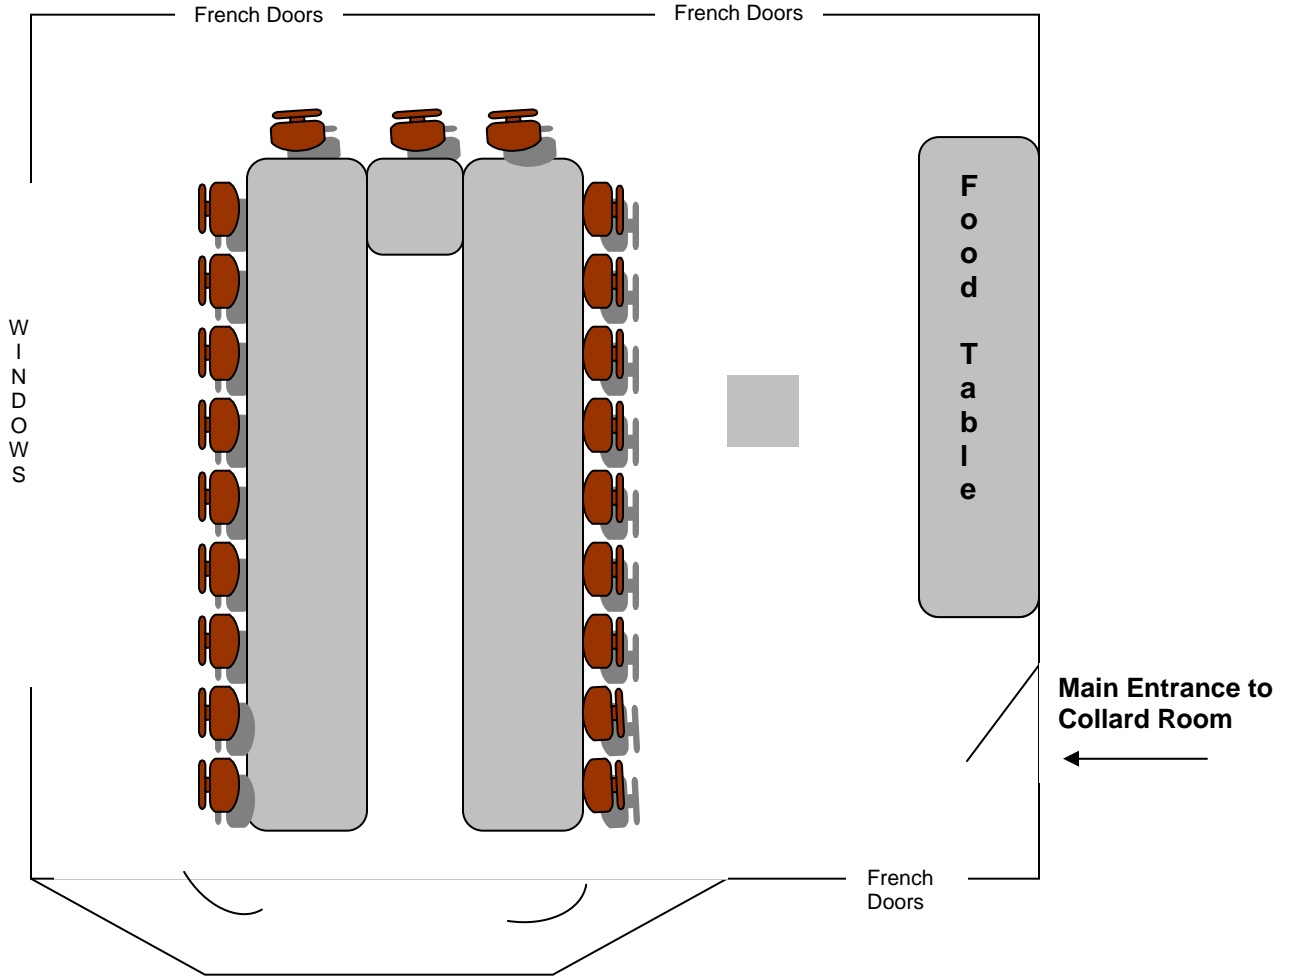

Collard Room U- Shaped

Max Capacity: 20 ppl

Swans Suite Hotel
www.swanshotel.com
506 Pandora Ave., Victoria, BC, V8W 1N6
Phone 250-361-3310 Fax: 250-361-3255