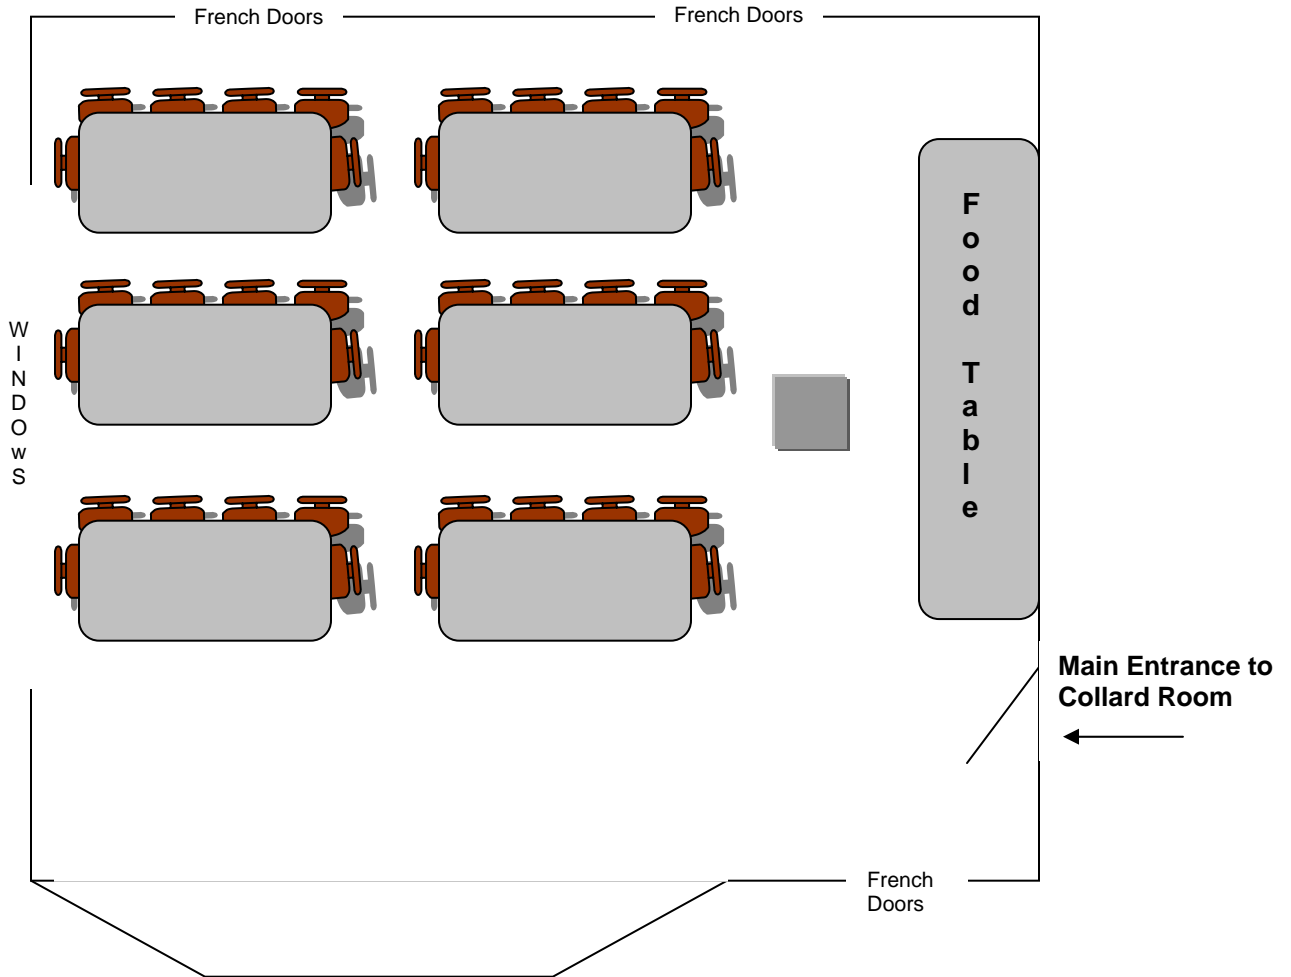

Collard Room Workshop Style

Max Capacity: 36 ppl

Swans Suite Hotel

www.swanshotel.com

506 Pandora Ave., Victoria, BC, V8W 1N6

Phone 250-361-3310 Fax: 250-361-3255